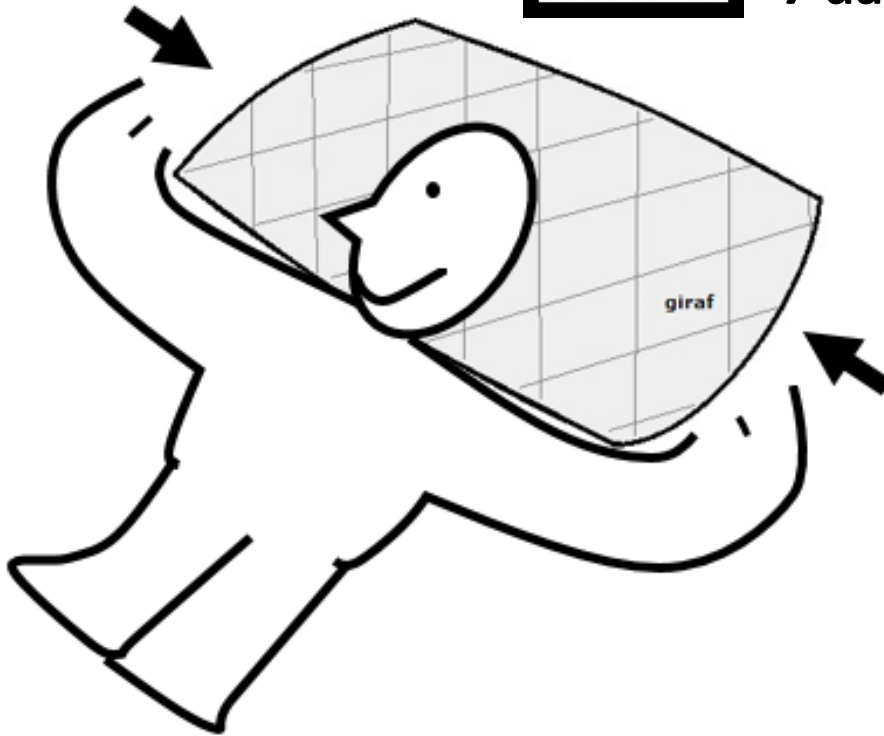

giraf text neck pillow

Repeatedly Push
On Sides Every
7 days To Fluff

Make sure logo is
facing UP & is on the
same side as left hand

Do Not Wash

Air Under Sunlight