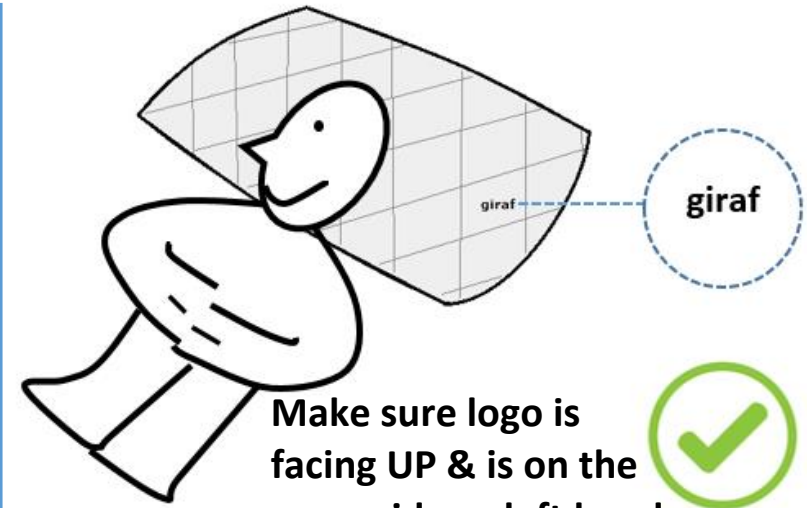

giraf text neck pillow

Repeatedly Push
On Sides Every
7 days To Fluff

Make sure logo is
facing UP & is on the
same side as left hand

Do Not Wash

Air Under Sunlight