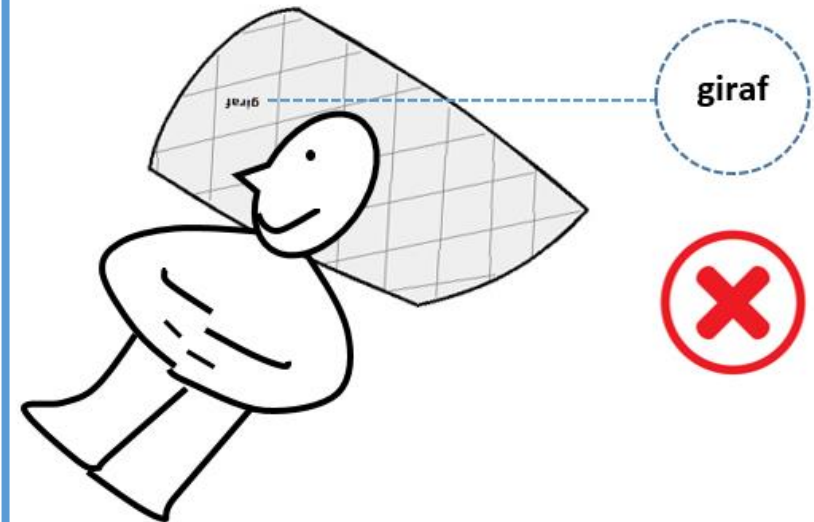

giraf text neck pillow

Repeatedly Push
On Sides Every
7 days To Fluff

Make sure logo is
facing UP & is on the
same side as left hand

Do Not Wash

Air Under Sunlight